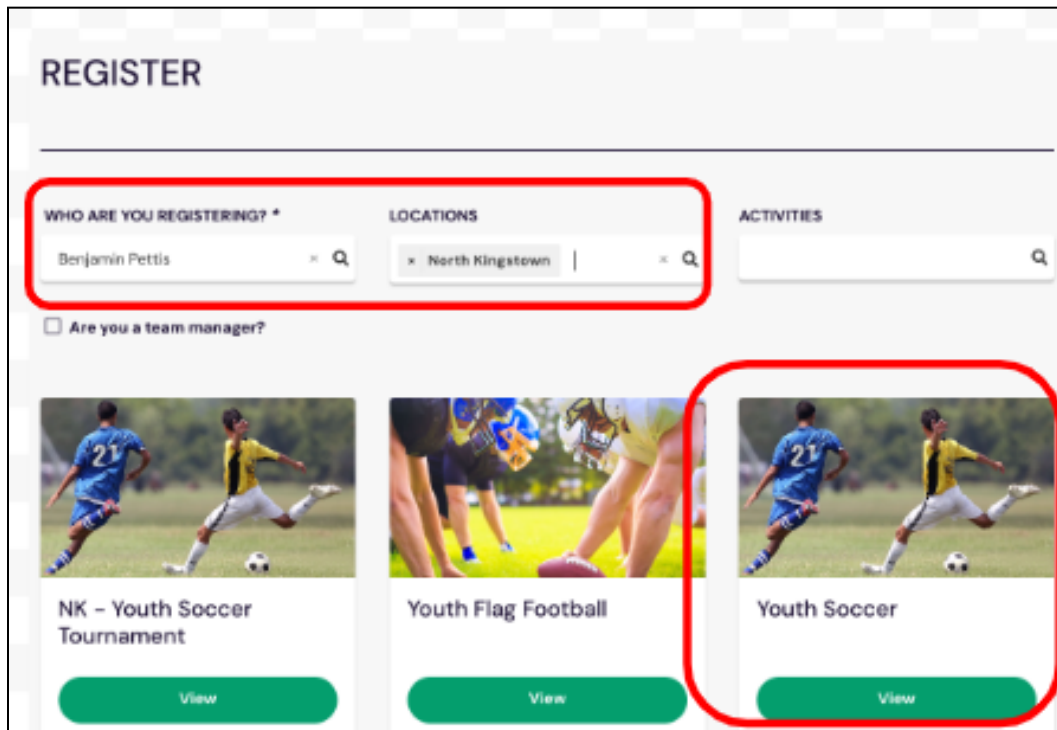

Choose your player's name and North Kingstown for the location

Click Youth Soccer